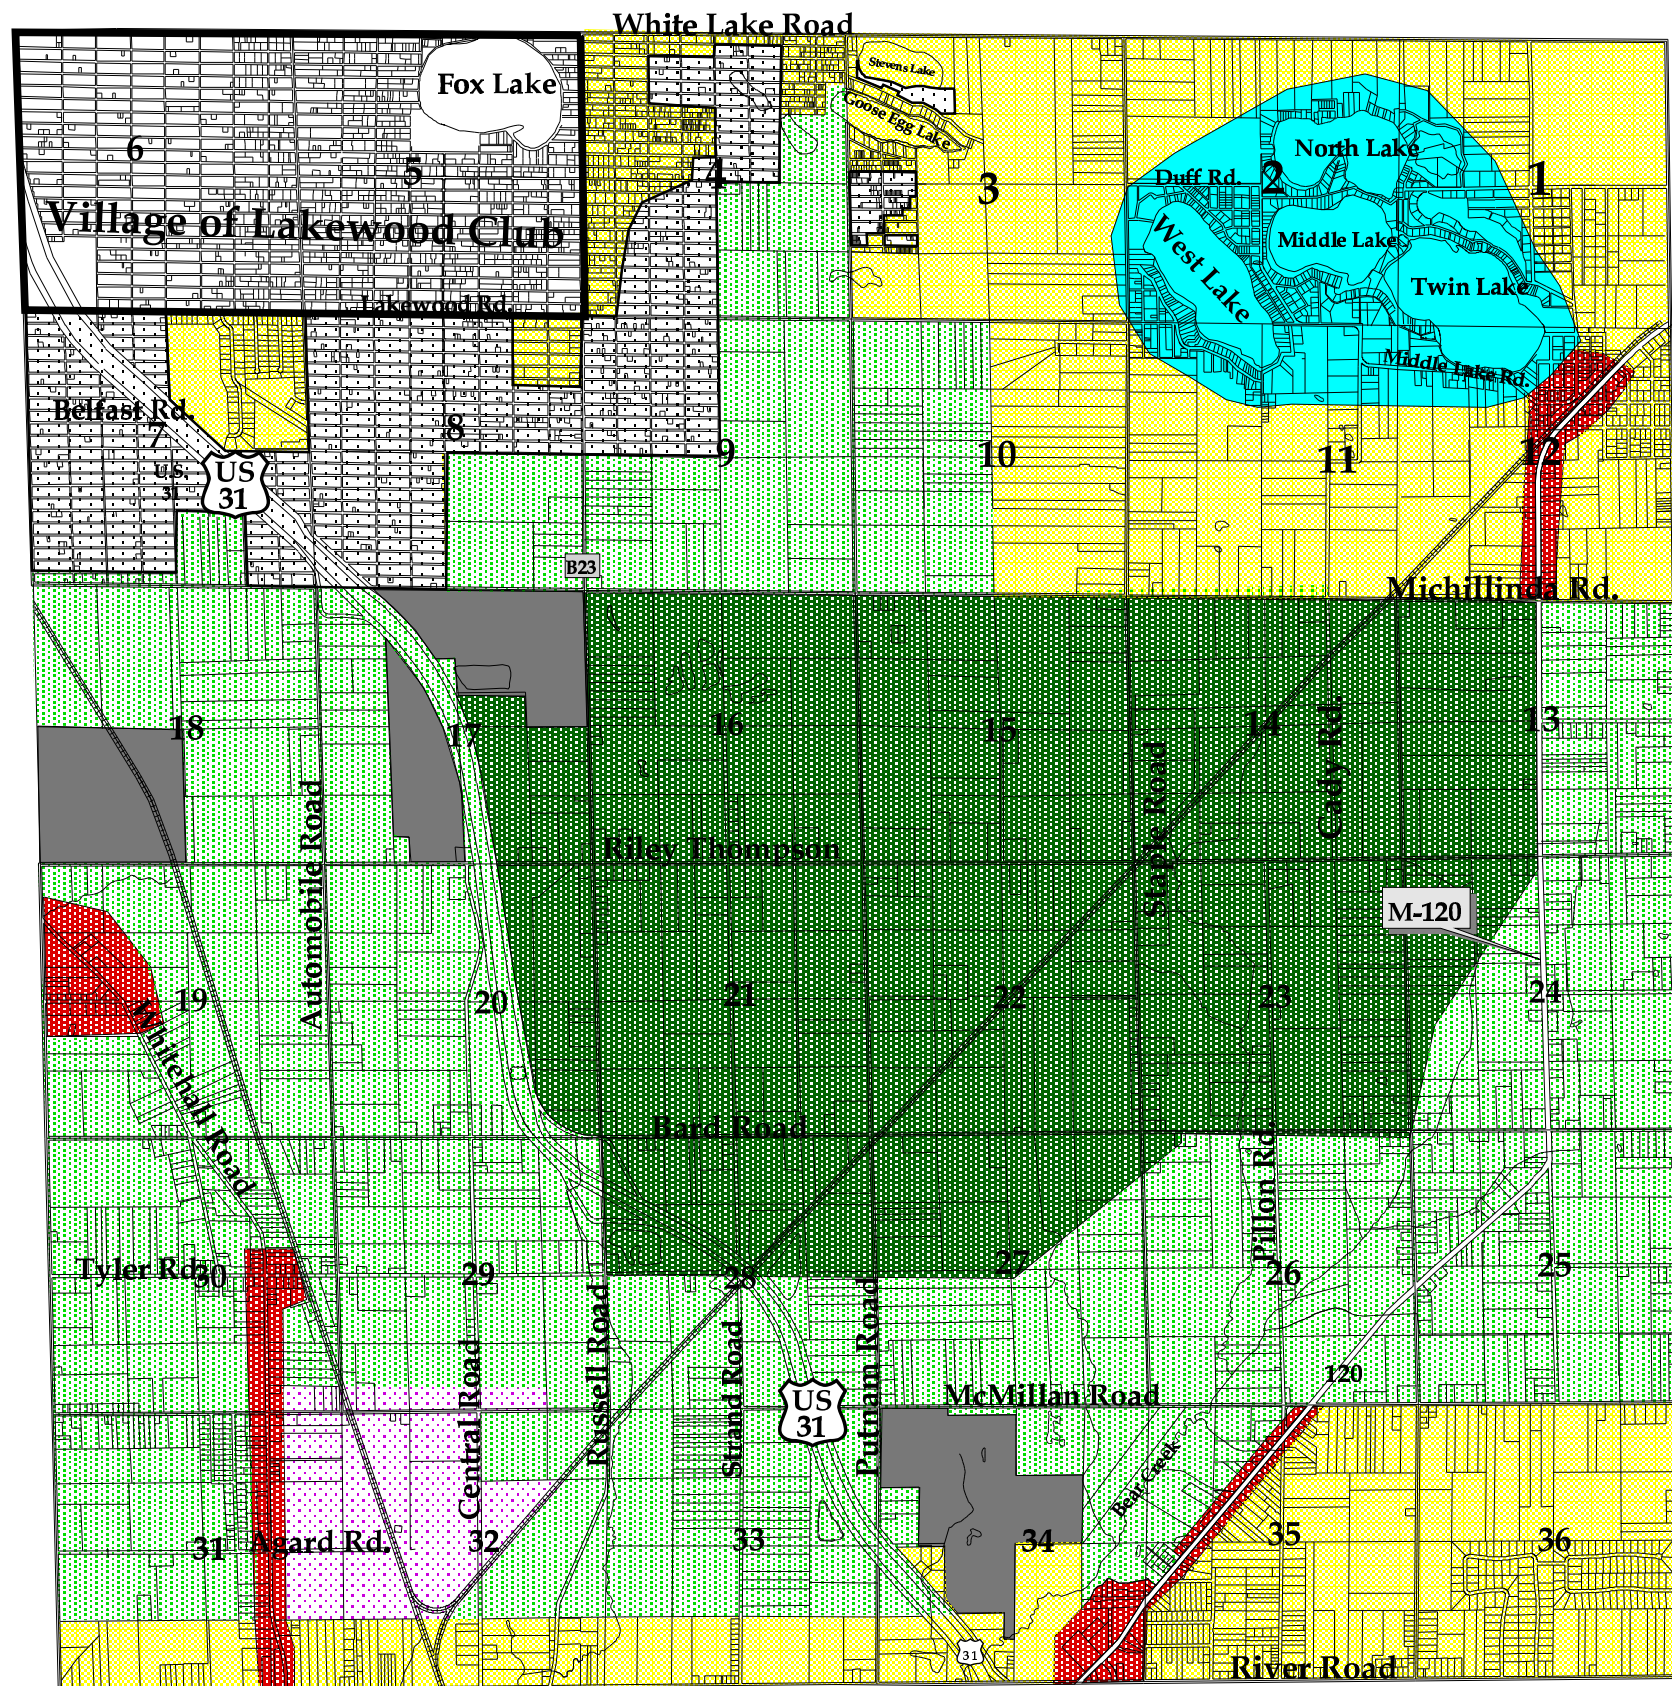

Map 6 Dalton Township Future Land Use Map

- Lake Residential
- Medium Density Residential
- Low Density Residential
- Industrial
- Commercial
- Special Recreation
- Resource Conservation
- Lakewood Additions
Sub-Area Plan